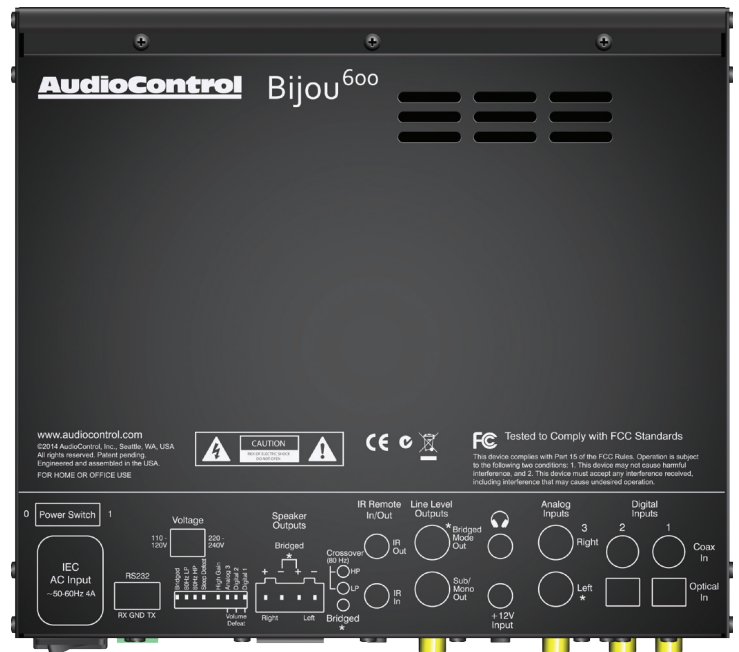

- High power amplifier at 100 watts per channel into 8 ohms
- Amplifier stable into 4 ohms at 200 watts per channel
- Wolfson DAC for audiophile quality and performance
- Preamp volume control across all channels
- Multiple inputs for digital and analog sources
- Perfect for gaming and portable media
- Input priority for smart priority switching
- Ideal for streaming audio sources like SONOS
- 1U 1/2 rack size ideal for rack mount or TV walls
- AudioControl AccuBASS™ to maximize bass response
- Small compact size at just 8.5"W x 8.0"D x 1.75"H

COMPACT LOCAL ZONE AMPLIFIER

FEATURE	SPECIFICATIONS
NUMBER OF CHANNELS	2
POWER RATING (ALL CHANNELS DRIVEN)	100 WATTS @ 8 OHMS 200 WATTS @ 4 OHMS
MINIMUM SPEAKER LOAD	4 OHMS
DIGITAL INPUTS	2X DIGITAL OPTICAL AND COAX
ANALOG INPUTS	1X STEREO, RCA, 1/8" ADAPTOR
SIGNAL TO NOISE RATIO	>95 dB
TOTAL HARMONIC DISTORTION	0.09%
MINIMUM VOLTAGE TO DRIVE TO FULL POWER	RCA INPUTS - .775 mVOLTS
DIGITAL AUDIO INPUTS 2 CHANNEL PCM	COAX - SPDIF 75 OHM OPTICAL - TOSLINK
CROSSOVER	HIGH-PASS, LO-PASS, OR BRIDGED 80 Hz 18dB OCTAVE
LINE VOLTAGE	100 - 120 VAC/200-240 VAC SWITCHABLE
POWER CONSUMPTION	TYPICAL LISTENING - 40 WATTS MAXIMUM - 520 WATTS
BASS ADJUSTMENT	ACCUBASS™
WEIGHT	5 POUNDS
FINISH OPTIONS	SATIN BLACK
DIMENSIONS	8.5"Wx8.0"Dx1.75"H
COUNTRY OF ORIGIN	USA
LIMITED WARRANTY	5 YEARS
PATENT	PENDING

The Bijou 600 is 8.5" wide, 8.0" deep and 1.75" tall

AudioControl®
Making Good Sound Great™