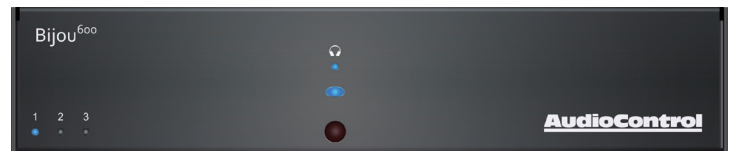

- High power amplifier at 100 watts per channel into 8 ohms
- Amplifier stable into 4 ohms at 200 watts per channel
- Wolfson DAC for audiophile quality and performance
- Preamp volume control across all channels
- Multiple inputs for digital and analog sources
- Perfect for gaming and portable media
- Input priority for smart priority switching
- Ideal for streaming audio sources like SONOS
- 1U 1/2 rack size ideal for rack mount or TV walls
- AudioControl AccuBASS™ to maximize bass response
- Small compact size at just 8.5"W x 8.0"D x 1.75"H

COMPACT LOCAL ZONE AMPLIFIER

FEATURE	SPECIFICATIONS
NUMBER OF CHANNELS	2
POWER RATING (ALL CHANNELS DRIVEN)	100 WATTS @ 8 OHMS 200 WATTS @ 4 OHMS
MINIMUM SPEAKER LOAD	4 OHMS
DIGITAL INPUTS	2X DIGITAL OPTICAL AND COAX
ANALOG INPUTS	1X STEREO, RCA, 1/8" ADAPTOR
SIGNAL TO NOISE RATIO	>95 dB
TOTAL HARMONIC DISTORTION	0.09%
MINIMUM VOLTAGE TO DRIVE TO FULL POWER	RCA INPUTS - .775 mVOLTS
DIGITAL AUDIO INPUTS 2 CHANNEL PCM	COAX - SPDIF 75 OHM OPTICAL - TOSLINK
CROSSOVER	HIGH-PASS, LO-PASS, OR BRIDGED 80 Hz 18dB OCTAVE
LINE VOLTAGE	100 - 120 VAC/200-240 VAC SWITCHABLE
POWER CONSUMPTION	TYPICAL LISTENING - 40 WATTS MAXIMUM - 520 WATTS
BASS ADJUSTMENT	ACCUBASS™
WEIGHT	5 POUNDS
FINISH OPTIONS	SATIN BLACK
DIMENSIONS	8.5"Wx8.0"Dx1.75"H
COUNTRY OF ORIGIN	USA
LIMITED WARRANTY	5 YEARS
PATENT	PENDING

The Bijou 600 is 8.5" wide, 8.0" deep and 1.75" tall

AudioControl®
Making Good Sound Great™